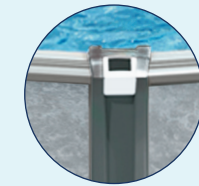

Our extruded resin 8" ledges and 6" injected uprights provides years of lasting beauty and quality. Unique interlocking resin caps, resin foot collars/connectors combo, injected resin top and bottom tracks and top connectors complete the look and adds strength for a pool that will last for summers to come.

Mistral wall shown

Rounds | 52"

10' 12' 15' 18' 21' 24' 27' 30' 33'

Mistral wall shown

NBS Ovals | 52"

10'x16' 10'x21' 13'x17' 13'x23' 15'x20' 15'x26' 15'x31' 18'x33' 18'x38' 18'x44'

Technical Details

Ledges, caps and posts designed for a secure fit

One-piece resin foot collars

Optional :
Solar Lights

CERTIFIED
Salt & ozone systems