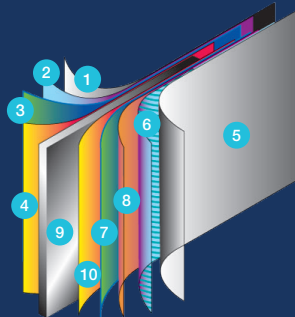

The oval pool brings the ultimate in style to your yard with a fun, flexible shape. Added engineering means long life, easy care and more useable yard space. Available with a space-saving Narrow Buttress System (NBS). Your pool installs easily.

Quality

Durable

Affordable

4/30 pro-rated
Warranty

Exclusive oval
system

Design

Steel wall Components

1. Plasticized SP coating
2. Molten zinc coat
3. Primer coat
4. Application of an alkaline solution to cleanse the oxides
5. Ultra-resistant polymer
6. Heat-hardened inlay
7. Primer coat
8. Chromate anti-rust coat
9. Steel wall core
10. Application of an alkaline solution to cleanse the oxides