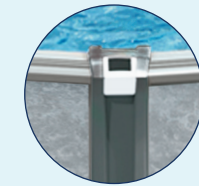

Our extruded resin 8" ledges and 6" injected uprights provides years of lasting beauty and quality. Unique interlocking resin caps, resin foot collars/connectors combo, injected resin top and bottom tracks and top connectors complete the look and adds strength for a pool that will last for summers to come.

Mistral wall shown

Rounds | 52"

10' 12' 15' 18' 21' 24' 27' 30' 33'

Mistral wall shown

NBS Ovals | 52"

10'x16' 10'x21' 13'x17' 13'x23' 15'x20' 15'x26' 15'x31' 18'x33' 18'x38' 18'x44'

Technical Details

Ledges, caps and posts designed for a secure fit

One-piece resin foot collars

Optional :
Solar Lights

CERTIFIED
Salt & ozone systems