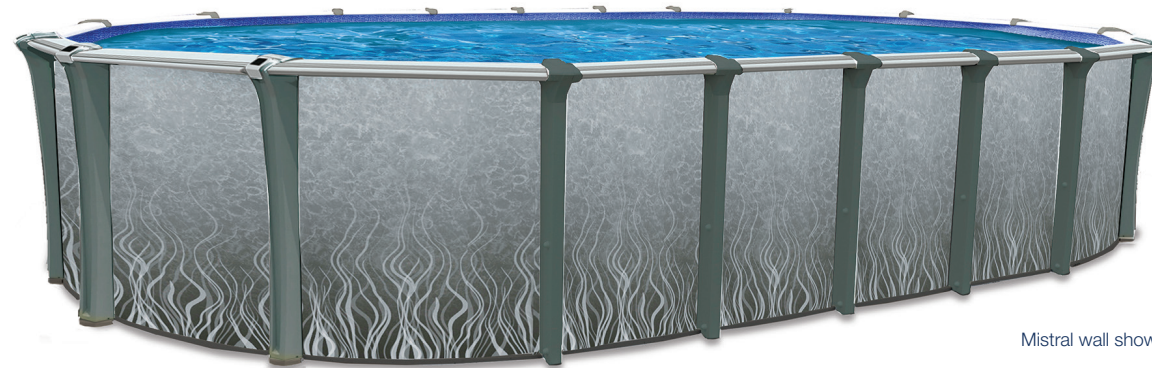

Our extruded resin 8" ledges and 6" injected uprights provides years of lasting beauty and quality. Unique interlocking resin caps, resin foot collars/connectors combo, injected resin top and bottom tracks and top connectors complete the look and adds strength for a pool that will last for summers to come.

The oval pool brings the ultimate in style to your yard with a fun, flexible shape. Added engineering means long life, easy care and more useable yard space. Available with a space-saving Narrow Buttress System (NBS). Your pool installs easily.

Quality

Durable

Affordable

4/30 pro-rated
Warranty

Exclusive oval
system

Design

Steel wall Components

1. Plasticized SP coating
2. Molten zinc coat
3. Primer coat
4. Application of an alkaline solution to cleanse the oxides
5. Ultra-resistant polymer
6. Heat-hardened inlay
7. Primer coat
8. Chromate anti-rust coat
9. Steel wall core
10. Application of an alkaline solution to cleanse the oxides

Mistral wall shown

Rounds | 52"

10' 12' 15' 18' 21' 24' 27' 30' 33'

Mistral wall shown

NBS Ovals | 52"

10'x16' 10'x21' 13'x17' 13'x23' 15'x20' 15'x26' 15'x31' 18'x33' 18'x38' 18'x44'

Technical Details

Ledges, caps and posts designed for a secure fit