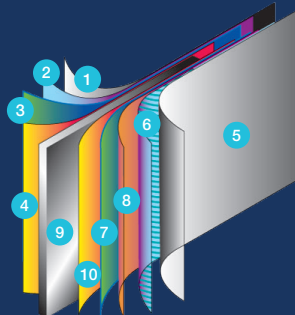

Boreal

Our pool brings unique style and beauty to your yard with design-inspired walls. Graystone and Cool Dark Gray colored co-ordinated posts and top ledges add a graceful touch. This new Cornelius pool look complements any backyard, looks beautiful year after year and adds value to your lifestyle.

Our painted galvanized steel 7" ledges and 6" uprights with krystal kote sealant provides years of lasting beauty and quality. Unique interlocking resin caps, resin foot collars/connectors combo, painted galvanized steel top and bottom tracks with galvanized steel top connectors complete the look and adds strength for a pool that will last for summers to come.

The oval pool brings the ultimate in style to your yard with a fun, flexible shape. Added engineering means long life, easy care and more useable yard space. Available with traditional angle bracing (A-frame) or a space-saving Narrow Buttress System (NBS). Your pool installs easily.

- Quality
- Durable
- Affordable
- 3/25 pro-rated
  Warranty
- Exclusive oval
  system
- Design

Steel wall Components

1. Plasticized SP coating
2. Molten zinc coat
3. Primer coat
4. Application of an alkaline solution to cleanse the oxides
5. Ultra-resistant polymer
6. Heat-hardened inlay
7. Primer coat
8. Chromate anti-rust coat
9. Steel wall core
10. Application of an alkaline solution to cleanse the oxides