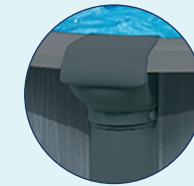

Our painted galvanized steel 7" ledges and 6" uprights with krystal kote sealant provides years of lasting beauty and quality. Unique interlocking resin caps, resin foot collars/connectors combo, painted galvanized steel top and bottom tracks with galvanized steel top connectors complete the look and adds strength for a pool that will last for summers to come.

Technical Details

Ledges, caps and posts designed for a secure fit

One-piece resin foot collars/connector combo

A-frame Ovals heavy duty angle brace system