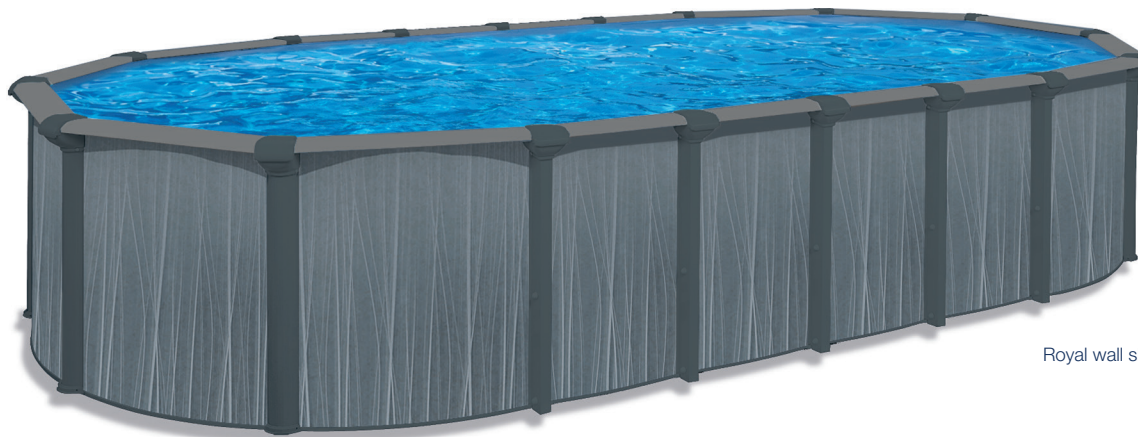

Our painted galvanized steel 7" ledges and 6" uprights with krystal kote sealant provides years of lasting beauty and quality. Unique interlocking resin caps, resin foot collars/connectors combo, painted galvanized steel top and bottom tracks with galvanized steel top connectors complete the look and adds strength for a pool that will last for summers to come.

The oval pool brings the ultimate in style to your yard with a fun, flexible shape. Added engineering means long life, easy care and more useable yard space. Available with traditional angle bracing (A-frame) or a space-saving Narrow Buttress System (NBS). Your pool installs easily.

Royal wall shown

Rounds | 52"

8' 12' 15' 18' 21' 24' 27' 30' 33'

Royal wall shown

NBS Ovals | 52"

12'x18' 12'x21' 12'x24' 14'x20' 16'x26' 16'x32' 18'x33' 18'x38' 18'x44'

A-frame Ovals | 52"

12'x18' 12'x24' 16'x26' 16'x32' 18'x33' 18'x38' 18'x44'