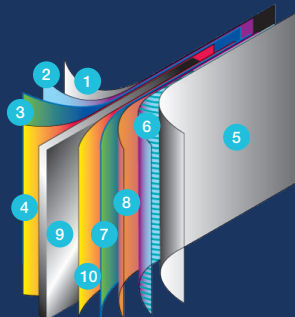

Our extruded resin 10" ledges and 8" resin uprights provides years of lasting beauty and quality. Unique interlocking resin caps, resin foot collars with injected resin top and bottom tracks and connectors complete the look and adds strength for a pool that will last for summers to come.

The oval pool brings the ultimate in style to your yard with a fun, flexible shape. Added engineering means long life, easy care and more useable yard space. Available with a space-saving Narrow Buttress System (NBS). Your pool installs easily.

Sosua wall shown

Rounds | 54"
12' 15' 18' 21' 24' 27' 30' 33'

Khaki Maya wall shown

NBS Ovals | 54"
12'x18' 12'x24' 16'x26' 16'x32' 18'x33' 18'x38' 18'x44'

Technical Details

Ledges, caps and posts designed for a secure fit

One-piece resin foot collars

CERTIFIED
Salt & ozone systems

Steel wall Components

1. Plasticized SP coating
2. Molten zinc coat
3. Primer coat
4. Application of an alkaline solution to cleanse the oxides
5. Ultra-resistant polymer
6. Heat-hardened inlay
7. Primer coat
8. Chromate anti-rust coat
9. Steel wall core
10. Application of an alkaline solution to cleanse the oxides