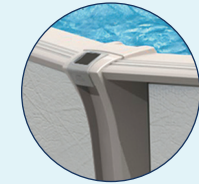

Our extruded resin 8" ledges and 6" injected resin uprights provides years of lasting beauty and quality. Unique interlocking resin caps, injected resin foot collars/connectors combo, injected resin top and bottom tracks and top connectors complete the look and adds strength for a pool that will last for summers to come.

The oval pool brings the ultimate in style to your yard with a fun, flexible shape. Added engineering means long life, easy care and more useable yard space. Available in a space-saving Narrow Buttress System (NBS). Your pool installs easily.

Nevada wall shown

Rounds | 52" & 54"

10' 12' 15' 18' 21' 24' 27' 30' 33'

Nevada wall shown

NBS Ovals | 52" & 54"

10'x16' 10'x21' 12'x18' 12'x24' 13'x17' 13'x23' 15'x20' 15'x26' 15'x31' 16'x26' 16'x32' 18'x33'
18'x38' 18'x44'

Technical Details

Ledges, caps and posts designed for a secure fit

One-piece resin foot collars

Optional: Solar Lights

 **CERTIFIED**
Salt & ozone systems