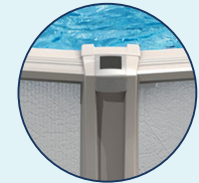

Our extruded resin 8" ledges and 6" injected resin uprights provides years of lasting beauty and quality. Unique interlocking resin caps, injected resin foot collars/connectors combo, injected resin top and bottom tracks and top connectors complete the look and adds strength for a pool that will last for summers to come.

Nevada wall shown

Rounds | 52" & 54"

10' 12' 15' 18' 21' 24' 27' 30' 33'

Nevada wall shown

NBS Ovals | 52" & 54"

10'x16' 10'x21' 12'x18' 12'x24' 13'x17' 13'x23' 15'x20' 15'x26' 15'x31' 16'x26' 16'x32' 18'x33'
18'x38' 18'x44'

Technical Details

Ledges, caps and posts designed for a secure fit

One-piece resin foot collars

Optional: Solar Lights

 **CERTIFIED**
Salt & ozone systems