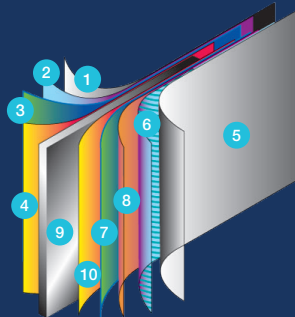

The oval pool brings the ultimate in style to your yard with a fun, flexible shape. Added engineering means long life, easy care and more useable yard space. Available in a space-saving Narrow Buttress System (NBS). Your pool installs easily.

Quality

Durable

Affordable

4/30 pro-rated
Warranty

Exclusive oval
system

Design

Steel wall Components

1. Plasticized SP coating
2. Molten zinc coat
3. Primer coat
4. Application of an alkaline solution to cleanse the oxides
5. Ultra-resistant polymer
6. Heat-hardened inlay
7. Primer coat
8. Chromate anti-rust coat
9. Steel wall core
10. Application of an alkaline solution to cleanse the oxides

Nevada wall shown

Rounds | 52" & 54"

10' 12' 15' 18' 21' 24' 27' 30' 33'

Nevada wall shown

NBS Ovals | 52" & 54"

10'x16' 10'x21' 12'x18' 12'x24' 13'x17' 13'x23' 15'x20' 15'x26' 15'x31' 16'x26' 16'x32' 18'x33'
18'x38' 18'x44'