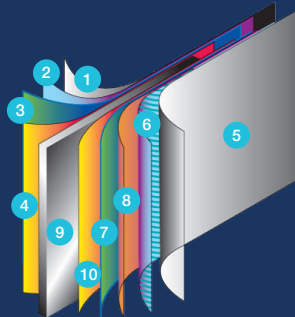

Pacific

Our pool brings unique style and beauty to your yard with design-inspired walls. Pewter colored co-ordinated posts and top ledges add a graceful touch. This new Cornelius pool look complements any backyard, looks beautiful year after year and adds value to your lifestyle.

Our painted galvanized steel 7" ledges and 6" uprights with krystal kote sealant provides years of lasting beauty and quality. Unique interlocking resin caps, resin foot collars/connectors combo, painted steel top and bottom tracks with galvanized steel top connectors complete the look and adds strength for a pool that will last for summers to come.

The oval pool brings the ultimate in style to your yard with a fun, flexible shape. Added engineering means long life, easy care and more useable yard space. Available with traditional angle bracing (A-frame) or a space-saving Narrow Buttress System (NBS). Your pool installs easily.

- Quality
- Durable
- Affordable
- 3/25 pro-rated
  Warranty
- Exclusive oval
  system
- Design

Steel wall Components

1. Plasticized SP coating
2. Molten zinc coat
3. Primer coat
4. Application of an alkaline solution to cleanse the oxides
5. Ultra-resistant polymer
6. Heat-hardened inlay
7. Primer coat
8. Chromate anti-rust coat
9. Steel wall core
10. Application of an alkaline solution to cleanse the oxides