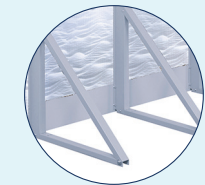

Our painted galvanized steel 7" ledges and 6" uprights with krystal kote sealant provides years of lasting beauty and quality. Unique interlocking resin caps, resin foot collars/connectors combo, painted steel top and bottom tracks with galvanized steel top connectors complete the look and adds strength for a pool that will last for summers to come.

The oval pool brings the ultimate in style to your yard with a fun, flexible shape. Added engineering means long life, easy care and more useable yard space. Available with traditional angle bracing (A-frame) or a space-saving Narrow Buttress System (NBS). Your pool installs easily.

Tilestone wall shown

Rounds | 52"

8' 12' 15' 18' 21' 24' 27' 30' 33'

Tilestone wall shown

NBS Ovals | 52"

10'x16' 10'x21' 12'x18' 12'x24' 16'x26' 16'x32' 18'x33' 18'x38' 18'x44'

A-frame Ovals | 52"

12'x18' 12'x24' 16'x26' 16'x32' 18'x33' 18'x38' 18'x44'

Technical Details

Ledges, caps and posts designed for a secure fit

One-piece resin foot collars

A-frame Ovals heavy duty angle brace system