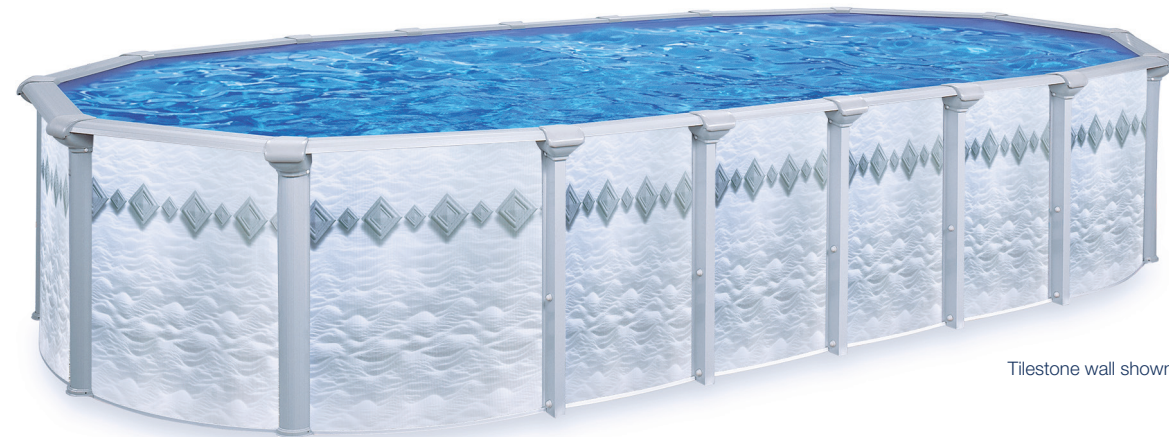

DEPL65_May2021

Tilestone wall shown

Pacific
ABOVE-GROUND POOL *Steel Serie*

Pacific

Our pool brings unique style and beauty to your yard with design-inspired walls. Pewter colored co-ordinated posts and top ledges add a graceful touch. This new Cornelius pool look complements any backyard, looks beautiful year after year and adds value to your lifestyle.

Our painted galvanized steel 7" ledges and 6" uprights with krystal kote sealant provides years of lasting beauty and quality. Unique interlocking resin caps, resin foot collars/connectors combo, painted steel top and bottom tracks with galvanized steel top connectors complete the look and adds strength for a pool that will last for summers to come.

The oval pool brings the ultimate in style to your yard with a fun, flexible shape. Added engineering means long life, easy care and more useable yard space. Available with traditional angle bracing (A-frame) or a space-saving Narrow Buttress System (NBS). Your pool installs easily.

Tilestone wall shown

Rounds | 52"

8' 12' 15' 18' 21' 24' 27' 30' 33'

Tilestone wall shown

NBS Ovals | 52"

10'x16' 10'x21' 12'x18' 12'x24' 16'x26' 16'x32' 18'x33' 18'x38' 18'x44'

A-frame Ovals | 52"

12'x18' 12'x24' 16'x26' 16'x32' 18'x33' 18'x38' 18'x44'