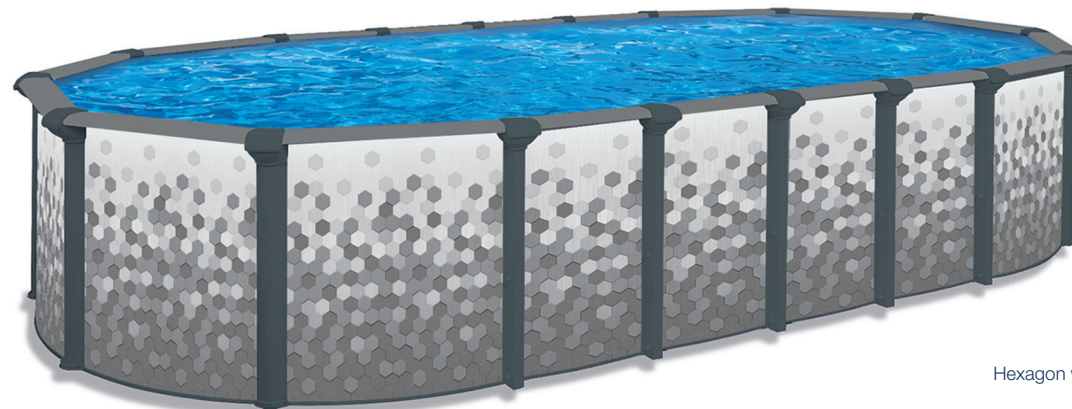

Hexagon wall shown

NBS Ovals | 52" // A-frame Ovals | 52"

12'x18' 12'x24' 16'x26' 16'x32' 18'x33' 18'x38' 18'x44'

- Quality
- Durable
- Affordable
- 3/25 pro-rated
  Warranty
- Exclusive oval
  system
- Design