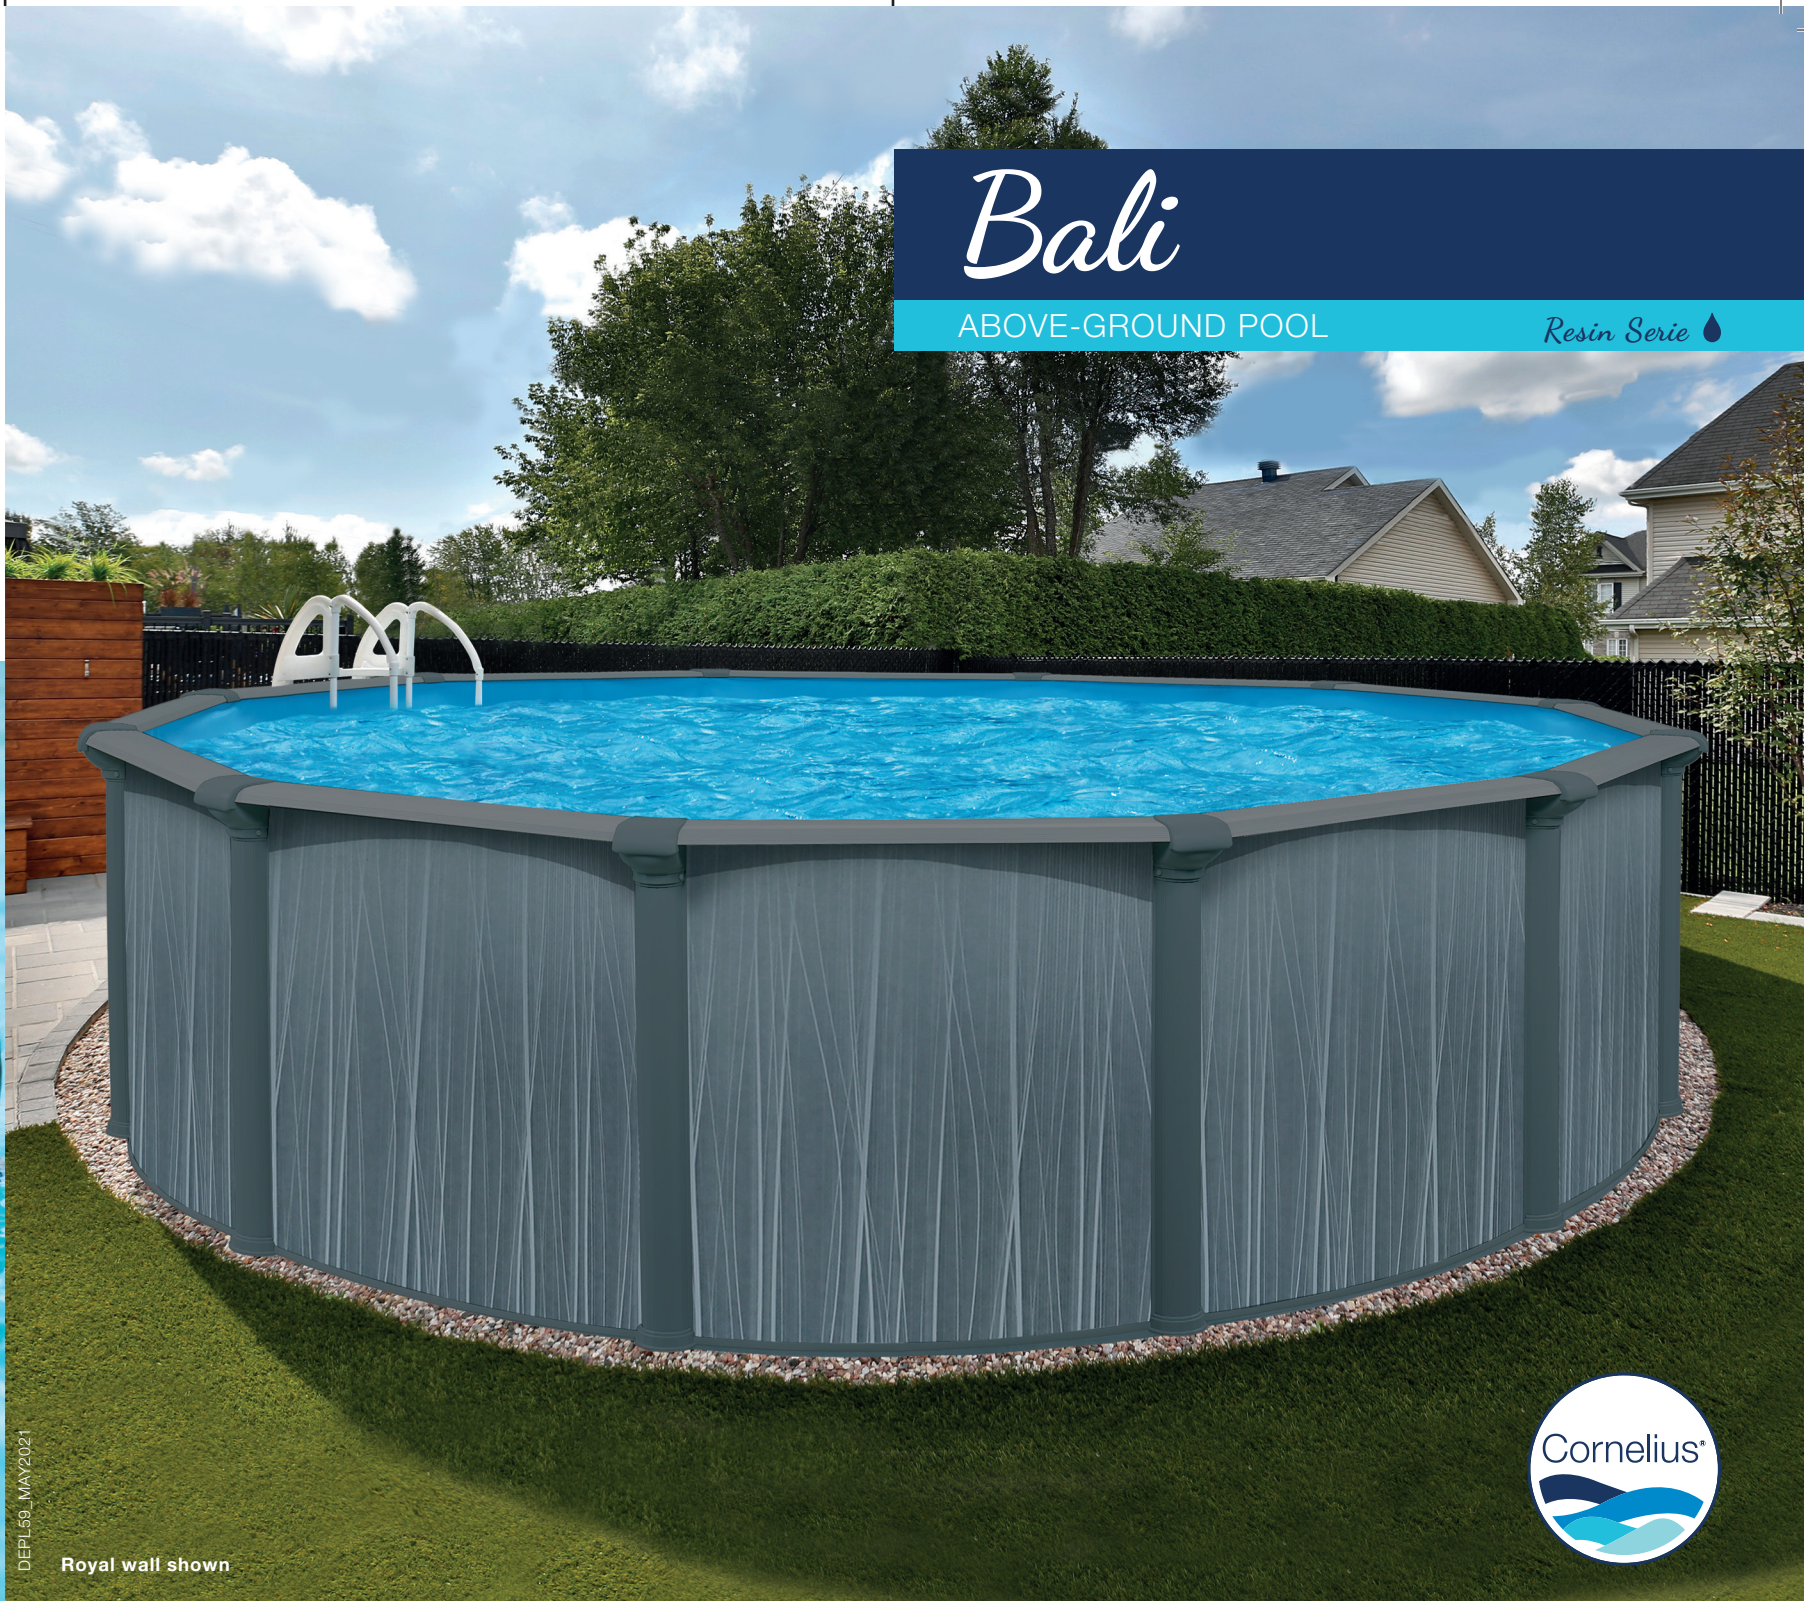

# Bali

ABOVE-GROUND POOL

Resin Serie 

DEPL59\_MAY2021

Royal wall shown

# Bali

Our pool brings unique style and beauty to your yard with design-inspired walls. Graystone and dark gray colored co-ordinated posts and top ledges add a graceful touch. This new Cornelius pool look complements any backyard, looks beautiful year after year and adds value to your lifestyle.

Our extruded resin 7" ledges and 6" uprights provides years of lasting beauty and quality. Unique interlocking resin caps, resin foot collars/connectors combo, injected resin top and bottom tracks and top connectors complete the look and adds strength for a pool that will last for summers to come.

Royal wall shown