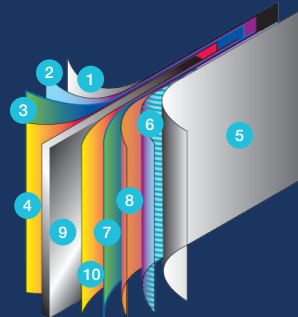

Steel wall Components