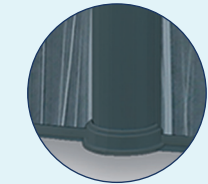

Our extruded resin 7" ledges and 6" uprights provides years of lasting beauty and quality. Unique interlocking resin caps, resin foot collars/connectors combo, injected resin top and bottom tracks and top connectors complete the look and adds strength for a pool that will last for summers to come.

## Steel wall Components

1. Plasticized SP coating
2. Molten zinc coat
3. Primer coat
4. Application of an alkaline solution to cleanse the oxides
5. Ultra-resistant polymer
6. Heat-hardened inlay
7. Primer coat
8. Chromate anti-rust coat
9. Steel wall core
10. Application of an alkaline solution to cleanse the oxides

## Technical Details

Ledges, caps and posts designed for a secure fit

One-piece resin foot collars/connector combo

A-frame Ovals heavy duty angle brace system

**CERTIFIED**  
Salt & ozone systems