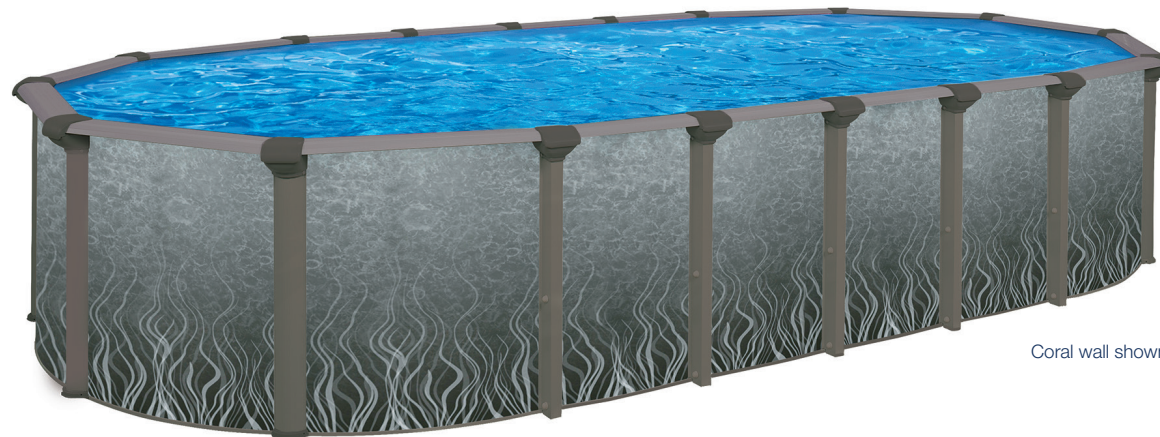

DEPL40_2021-09

Coral wall shown

Century

ABOVE-GROUND POOL

Steel Serie 

Century

Our pool brings unique style and beauty to your yard with design-inspired walls. Sepia colored co-ordinated posts and top ledges add a graceful touch. This new Cornelius pool look complements any backyard, looks beautiful year after year and adds value to your lifestyle.

Our painted galvanized steel 7" ledges and 6" uprights with krystal kote sealant provides years of lasting beauty and quality. Unique interlocking resin caps, resin foot collars/connectors combo, painted galvanized steel top and bottom tracks with galvanized steel top connectors complete the look and adds strength for a pool that will last for summers to come.

The oval pool brings the ultimate in style to your yard with a fun, flexible shape. Added engineering means long life, easy care and more useable yard space. Available with traditional angle bracing (A-frame) or a space-saving Narrow Buttress System (NBS). Your pool installs easily.

Coral wall shown

Rounds | 52" & 54"

8' 12' 15' 18' 21' 24' 27' 30' 33'

Coral wall shown

NBS Ovals | 52" & 54"

10'x16' 10'x21' 12'x18' 12'x24' 16'x26' 16'x32' 18'x33' 18'x38' 18'x44'

A-frame Ovals | 52"

12'x18' 12'x24' 16'x26' 16'x32' 18'x33' 18'x38' 18'x44'