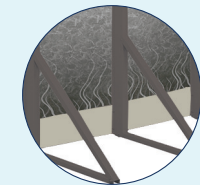

A-frame Ovals heavy duty angle brace system