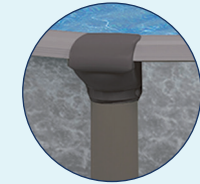

Our painted galvanized steel 7" ledges and 6" uprights with krystal kote sealant provides years of lasting beauty and quality. Unique interlocking resin caps, resin foot collars/connectors combo, painted galvanized steel top and bottom tracks with galvanized steel top connectors complete the look and adds strength for a pool that will last for summers to come.

The oval pool brings the ultimate in style to your yard with a fun, flexible shape. Added engineering means long life, easy care and more useable yard space. Available with traditional angle bracing (A-frame) or a space-saving Narrow Buttress System (NBS). Your pool installs easily.

Coral wall shown

Rounds | 52" & 54"

8' 12' 15' 18' 21' 24' 27' 30' 33'

Coral wall shown

NBS Ovals | 52" & 54"

10'x16' 10'x21' 12'x18' 12'x24' 16'x26' 16'x32' 18'x33' 18'x38' 18'x44'

A-frame Ovals | 52"

12'x18' 12'x24' 16'x26' 16'x32' 18'x33' 18'x38' 18'x44'

Technical Details

Ledges, caps and posts designed for a secure fit

One-piece resin foot collars

A-frame Ovals heavy duty angle brace system