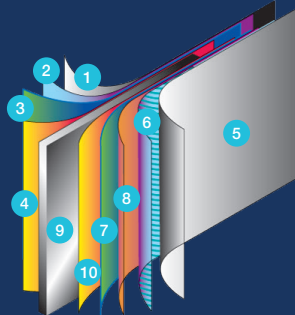

The oval pool brings the ultimate in style to your yard with a fun, flexible shape. Added engineering means long life, easy care and more useable yard space. Available with traditional angle bracing (A-frame) or a space-saving Narrow Buttress System (NBS). Your pool installs easily.

Quality

Durable

Affordable

3/25 pro-rated
Warranty

Exclusive oval
system

Design

Steel wall Components

1. Plasticized SP coating
2. Molten zinc coat
3. Primer coat
4. Application of an alkaline solution to cleanse the oxides
5. Ultra-resistant polymer
6. Heat-hardened inlay
7. Primer coat
8. Chromate anti-rust coat
9. Steel wall core
10. Application of an alkaline solution to cleanse the oxides