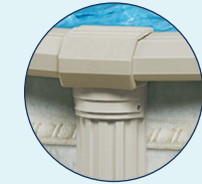

Technical Details

Ledges, caps and posts designed for a secure fit