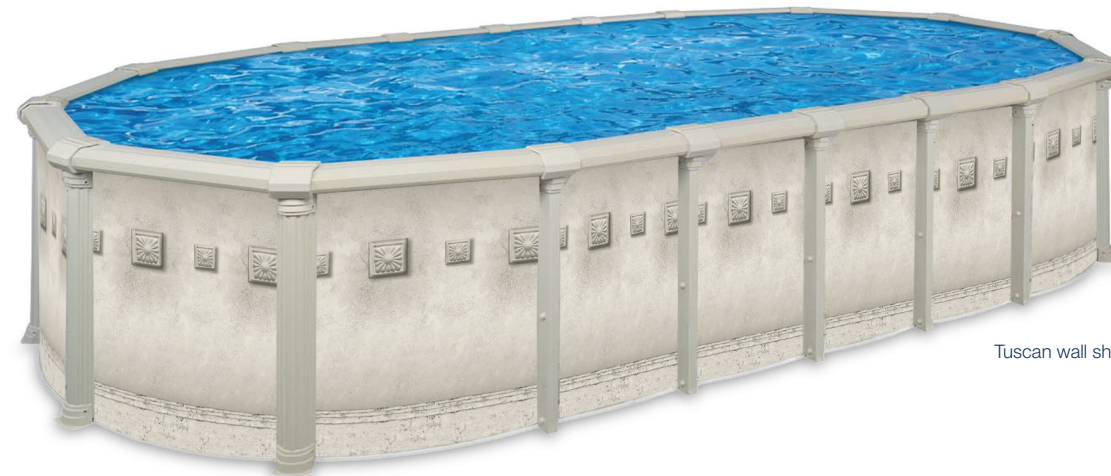

Tuscan wall shown

NBS Ovals | 52" & 54"

10'x16' 10'x21' 12'x18' 12'x24' 16'x26' 16'x32' 18'x33' 18'x38' 18'x44'

A-frame Ovals | 52"

12'x18' 12'x24' 16'x26' 16'x32' 18'x33' 18'x38' 18'x44'

- Quality
- Durable
- Affordable
- 4/30 pro-rated
  Warranty
- Exclusive oval
  system
- Design