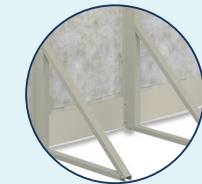

A-frame Ovals heavy duty angle brace system

CERTIFIED
Salt & ozone systems